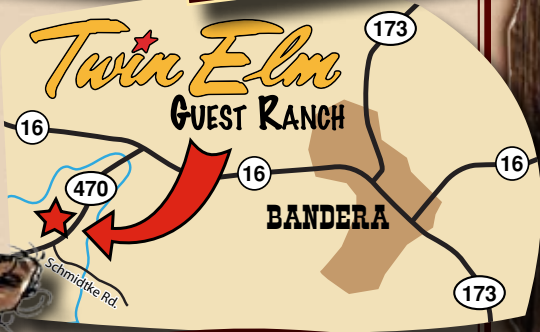

TWIN ELM GUEST RANCH

RODEO

★ Rodeo's Every Friday Night
(April - Sept.) 8:00pm

Twin Elm
GUEST RANCH

WESTERN

www.TwinElmRanch.net
810 FM 470 • Bandera, TX 78003

888-567-3049

Twin [★] Elm

Since 1939

GUEST RANCH

Texas Hill Country

- ★ Horseback Riding
- ★ Rodeos
(Apr.-Sept. 8:00pm)
- ★ Low Rates
- ★ Much More!

888-567-3049

For Reservations...

www.TwinElmRanch.net